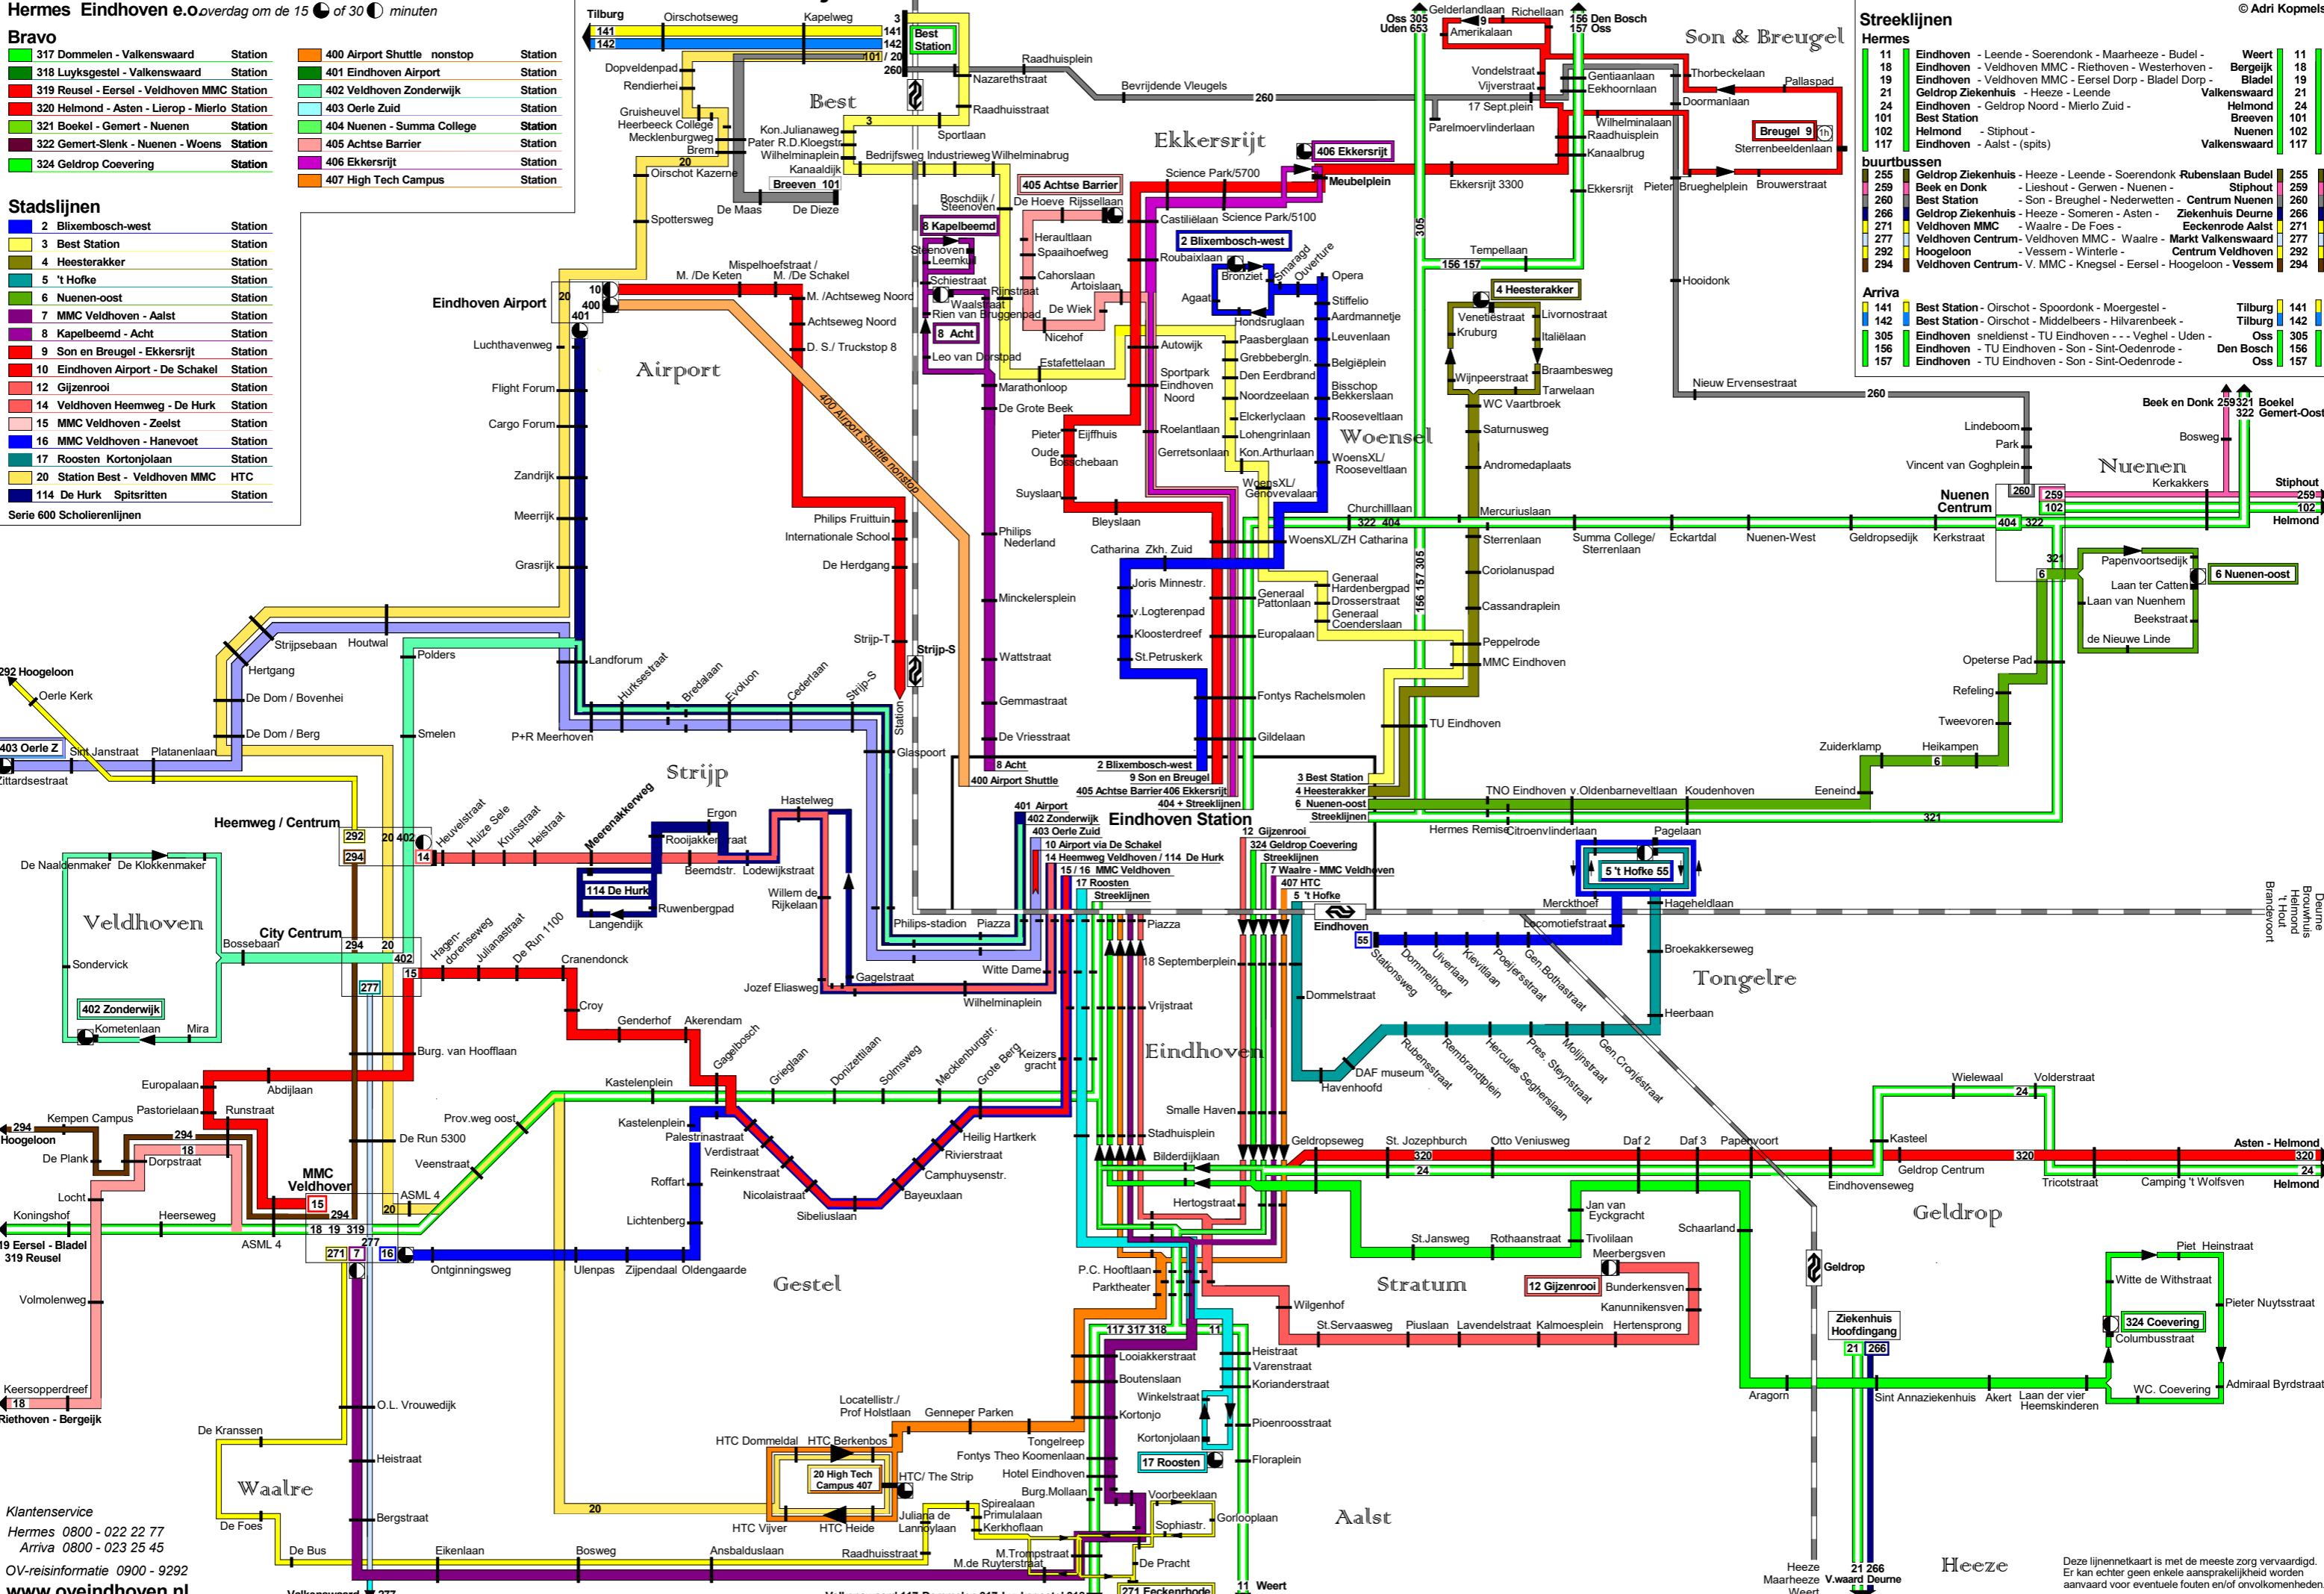

Hermes Eindhoven e.o. overdag om de 15 of 30 minuten

1. **Bravo**
2. 317 Dommelen - Valkenswaard Station
   - 318 Luyksgestel - Valkenswaard Station
   - 319 Reusel - Eersel - Veldhoven MMC Station
   - 320 Helmond - Asten - Lierop - Mierlo Station
   - 321 Boekel - Gemert - Nuenen Station
   - 322 Gemert-Slenk - Nuenen - Woens Station
   - 324 Geldrop Coevering Station

1. **Stadslijnen**
2. 2 Blixembosch-west Station
   - 3 Best Station Station
   - 4 Heesterakker Station
   - 5 't Hofke Station
   - 6 Nuenen-oost Station
   - 7 MMC Veldhoven - Aalst Station
   - 8 Kapelbeemd - Acht Station
   - 9 Son en Breugel - Ekkersrijt Station
   - 10 Eindhoven Airport - De Schakel Station
   - 12 Gijzenrooi Station
   - 14 Veldhoven Heemweg - De Hurk Station
   - 15 MMC Veldhoven - Zeelst Station
   - 16 MMC Veldhoven - Hanevoet Station
   - 17 Roosten Kortonjolaan Station
   - 20 Station Best - Veldhoven MMC HTC
   - 114 De Hurk Spitsritten Station

- 400 Airport Shuttle nonstop Station
- 401 Eindhoven Airport Station
- 402 Veldhoven Zonderwijk Station
- 403 Oerle Zuid Station
- 404 Nuenen - Summa College Station
- 405 Achte Barrier Station
- 406 Ekkersrijt Station
- 407 High Tech Campus Station

Serie 600 Scholierenlijnen

1. **Streeklijnen**
2. **Hermes**
3. 11 Eindhoven - Leende - Soerendonk - Maarheeze - Budel - Weert 11
   - 18 Eindhoven - Veldhoven MMC - Riethoven - Westerhoven - Bergeijk 18
   - 19 Eindhoven - Veldhoven MMC - Eersel Dorp - Bladel Dorp - Bladel 19
   - 21 Geldrop Ziekenhuis - Heeze - Leende - Valkenswaard 21
   - 24 Eindhoven - Geldrop Noord - Mierlo Zuid - Helmond 24
   - 101 Best Station - Breeven 101
   - 102 Helmond - Stiphout - Nuenen 102
   - 117 Eindhoven - Aalst - (spits) - Valkenswaard 117
4. **buurtbussen**
5. 255 Geldrop Ziekenhuis - Heeze - Leende - Soerendonk - Rubenslaan Budel 255
   - 259 Beek en Donk - Lieshout - Gerwen - Nuenen - Stiphout 259
   - 260 Best Station - Son - Breughel - Nederwetten - Centrum Nuenen 260
   - 266 Geldrop Ziekenhuis - Heeze - Someren - Asten - Ziekenhuis Deurne 266
   - 271 Veldhoven MMC - Waalre - De Foes - Eeckenrode Aalst 271
   - 277 Veldhoven Centrum - Veldhoven MMC - Waalre - Markt Valkenswaard 277
   - 292 Hoogeloon - Vessem - Winterle - Centrum Veldhoven 292
   - 294 Veldhoven Centrum - V. MMC - Knegsel - Eersel - Hoogeloon - Vessem 294
6. **Arriva**
7. 141 Best Station - Oirschot - Spoorдонk - Moergestel - Tilburg 141
   - 142 Best Station - Oirschot - Middelbeers - Hilvarenbeek - Tilburg 142
   - 305 Eindhoven - sneldienst - TU Eindhoven - V. Veghel - Uden - Oss 305
   - 156 Eindhoven - Son - Sint-Oedenrode - Den Bosch 156
   - 157 Eindhoven - TU Eindhoven - Son - Sint-Oedenrode - Oss 157

Klantenservice
Hermes 0800 - 022 22 77
Arriva 0800 - 023 25 45
OV-reisinformatie 0900 - 9292
www.oveindhoven.nl